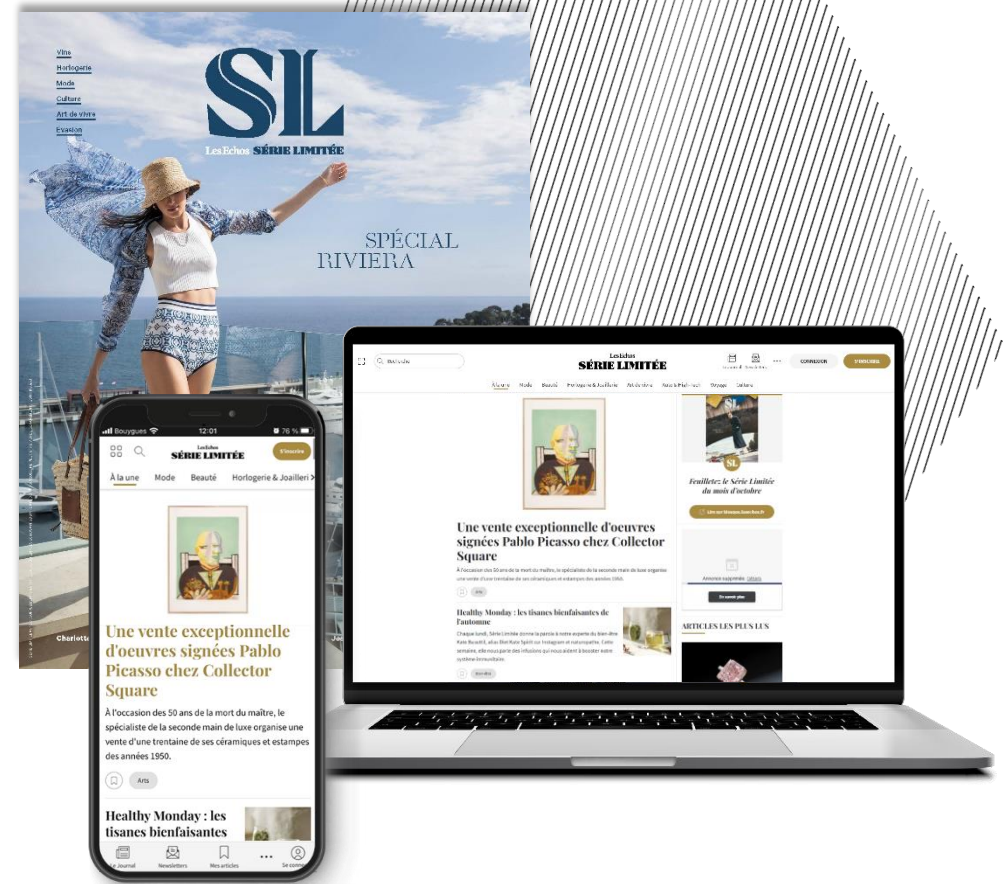

Your 2024 dates

Editorial schedule

- 01/02** | Special edition on the start of the academic year
- 07/03** | Women's fashion & accessories
- 04/04** | Men's Fashion & Accessories + Design
- 02/05** | Jewelry
- 06/06** | Watches & Wines
- 12/09** | Women's Fashion & Accessories + Wine Special Edition
- 03/10** | Men's Fashion & Accessories + Design/Art
- 07/11** | Jewelry & Tourism
- 05/12** | Watches/Gifts/Wine & Champagne, Whiskies & Spirits